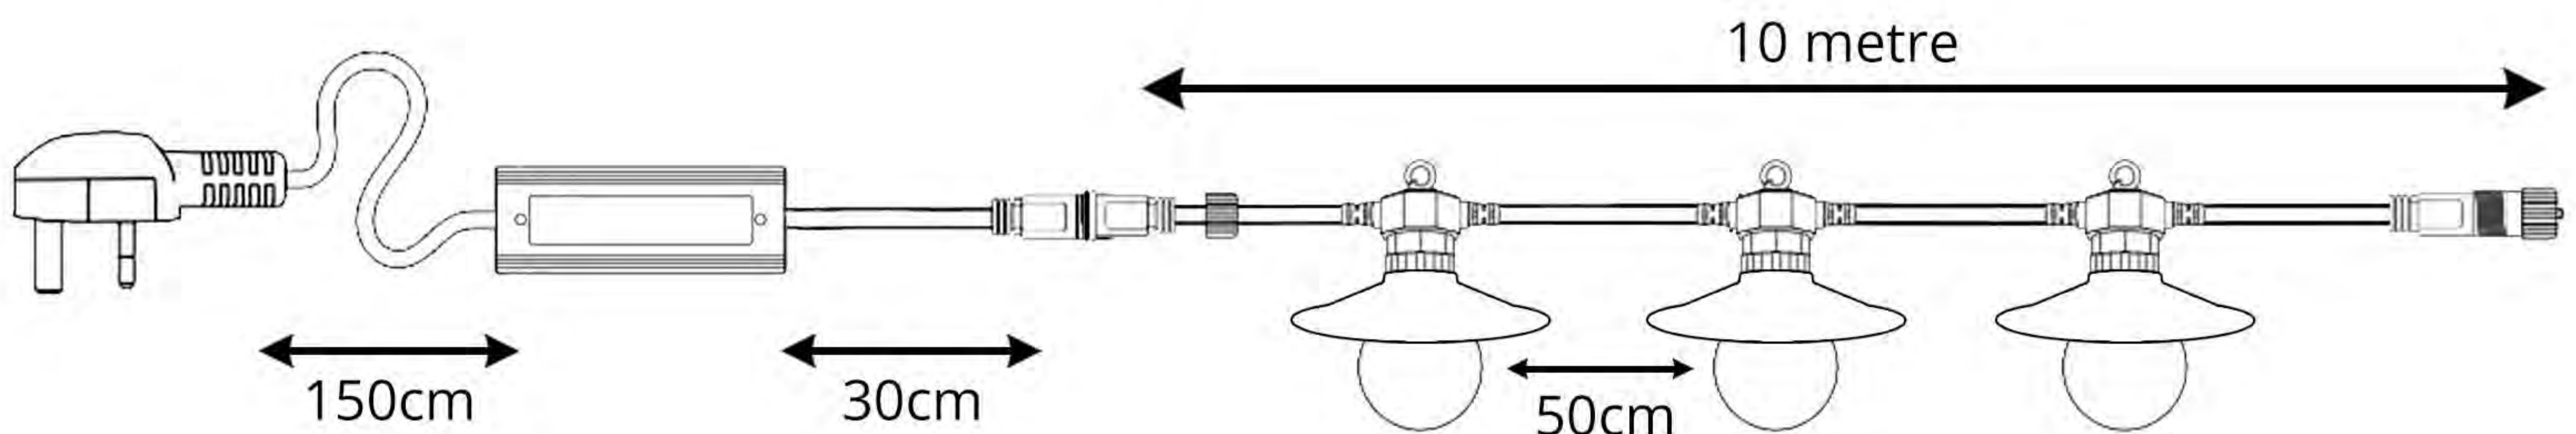

Product Specifications

•Power Input: 24V	•Number of Bulbs: 20 Warm White With Shade	•Length: 10 Metre
•Space Between Bulbs: 50CM	•Cable: Black Rubber	•Standards: CE Standards
•Environment: Weatherproof - IP44	•Conectors: Male & Female	•Wattage: 3W
•Connectable: Yes (Up To 5 Sets)	•Power Source: Transformer (Sold Separately)	•Maintenance: Minimal

Dimensions

This product is classed as Electrical or Electronic equipment and should not be disposed with other household or commercial waste at the end of its useful life. The goods must be disposed according to your local council guidelines.