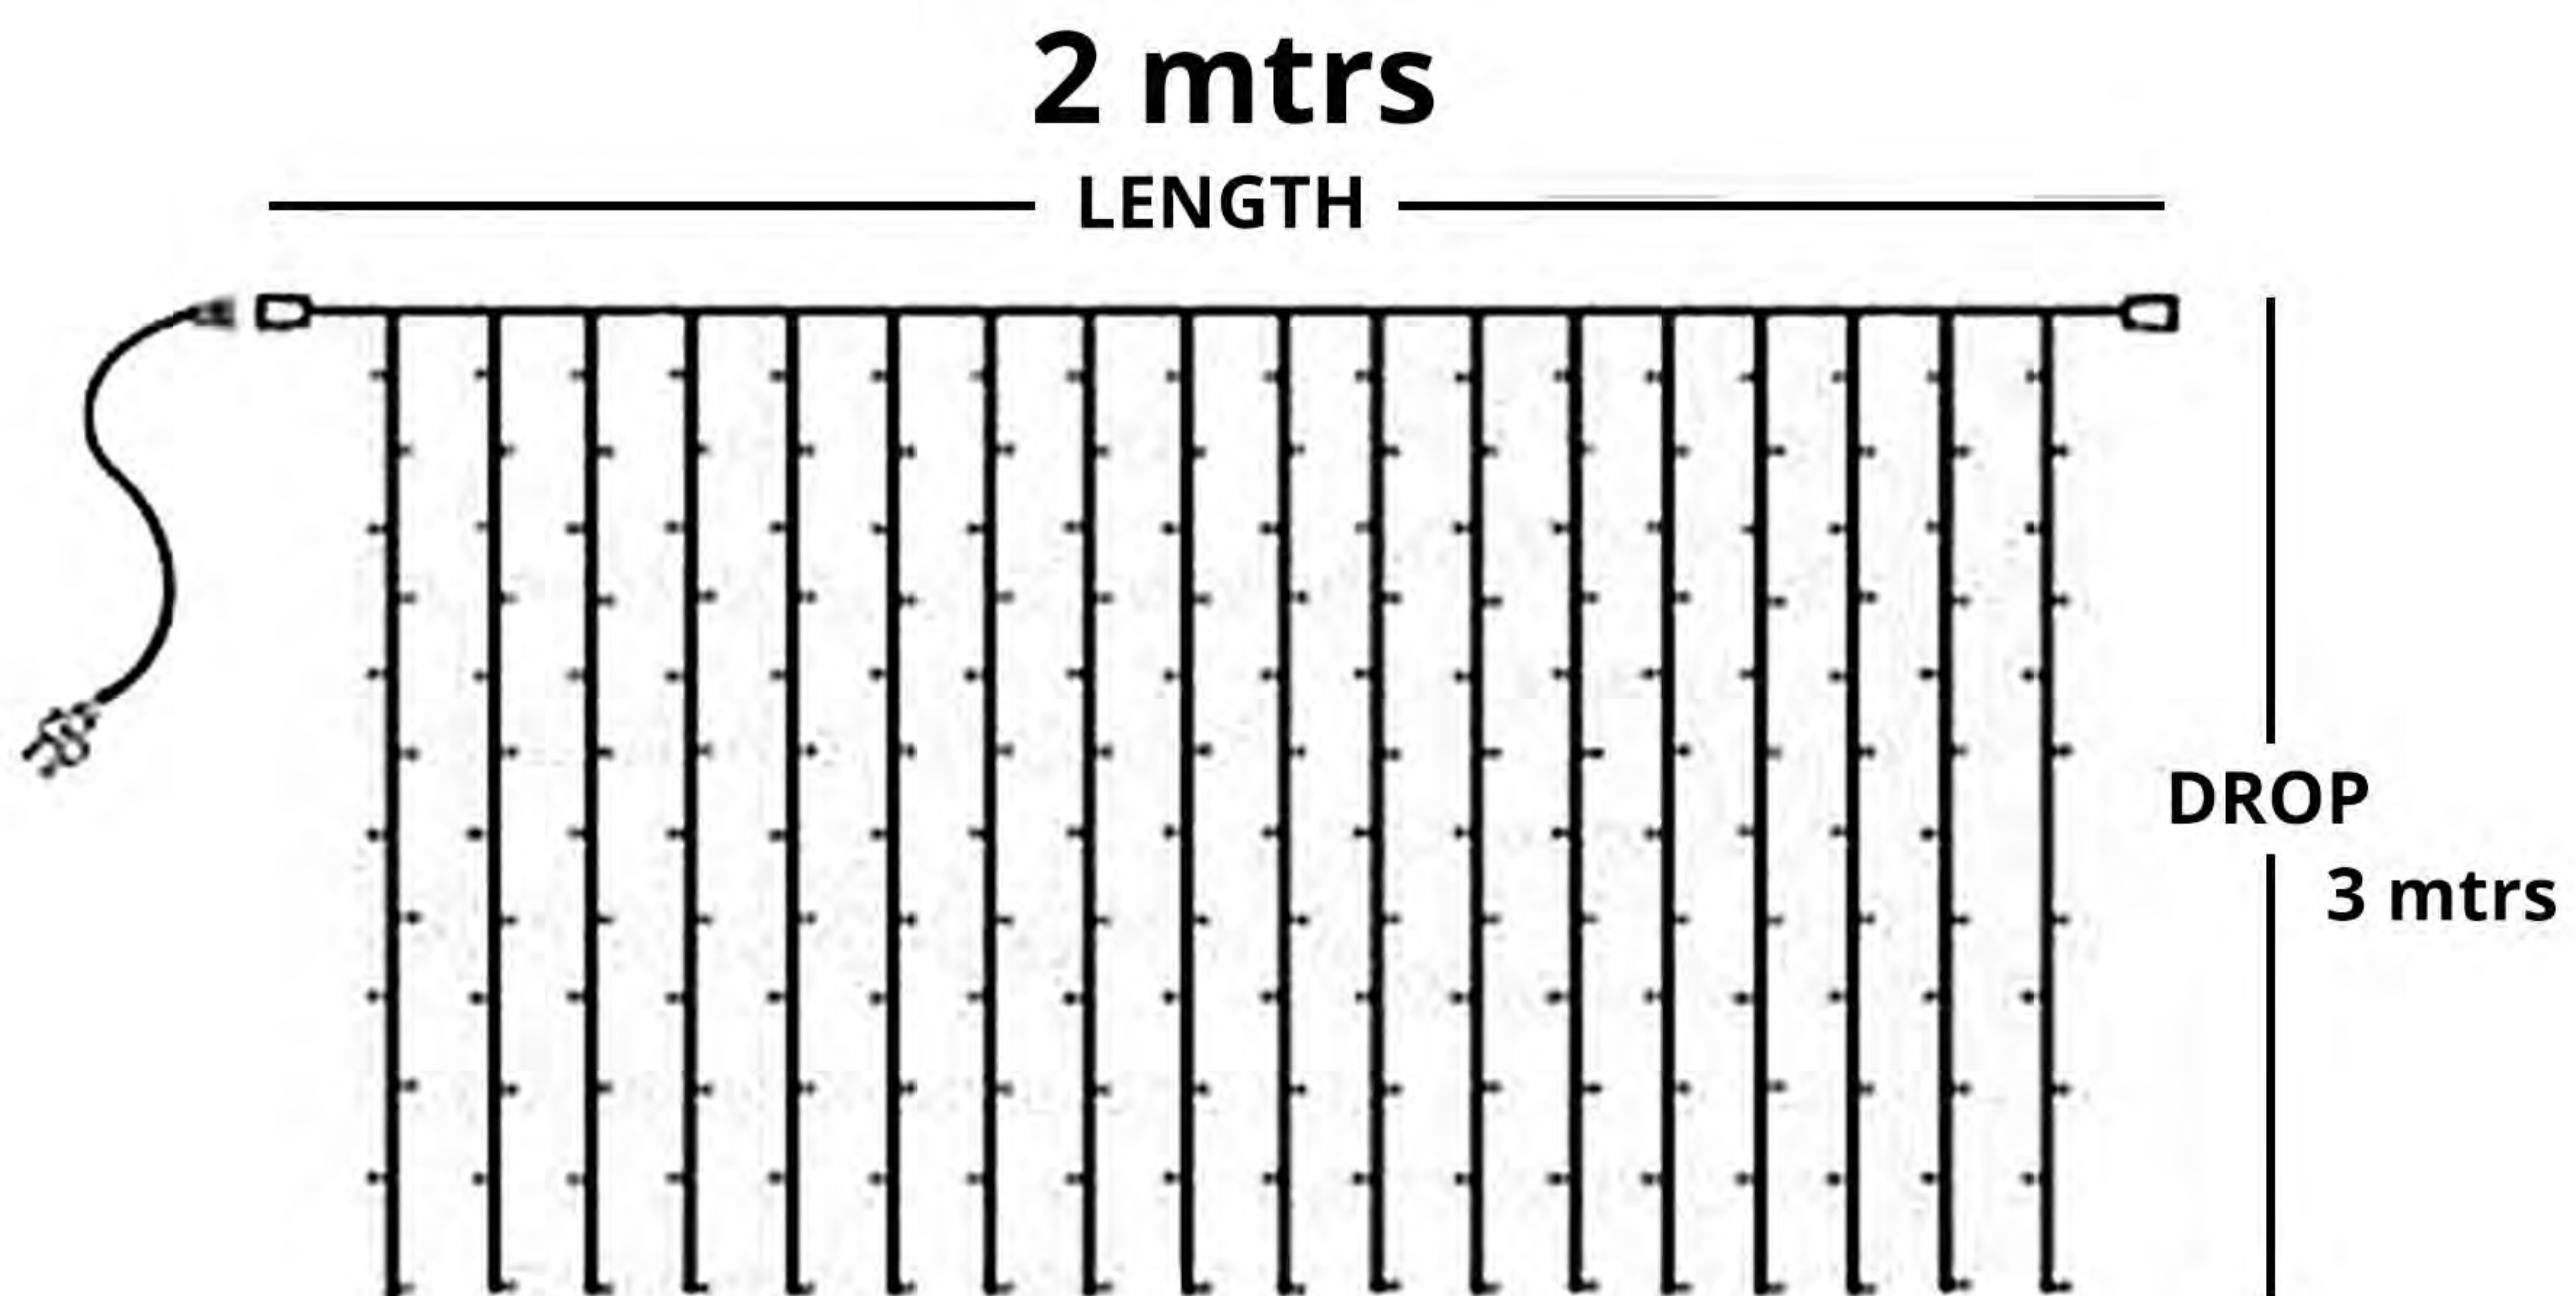

Product Specifications

•Power Input: 230V	•Length: 2 Metre	•Height: 3 Metre
•Number of strings : 15 Strings Drop	•Number of LEDs: 555 per set	•Connectable: 3,330 LEDs (6 sets)
•Watts: 47W per set	•Cable Colour: White Rubber	•Environment: Weatherproof - IP65
•LED Colours: Warm white, Ice white	•Conectors: Male & Female	•Mounting: Cable ties
•Standards: CE Standards	•Power Lead: Included	•Maintenance: Minimal

Dimensions

This product is classed as Electrical or Electronic equipment and should not be disposed with other household or commercial waste at the end of its useful life. The goods must be disposed according to your local council guidelines.