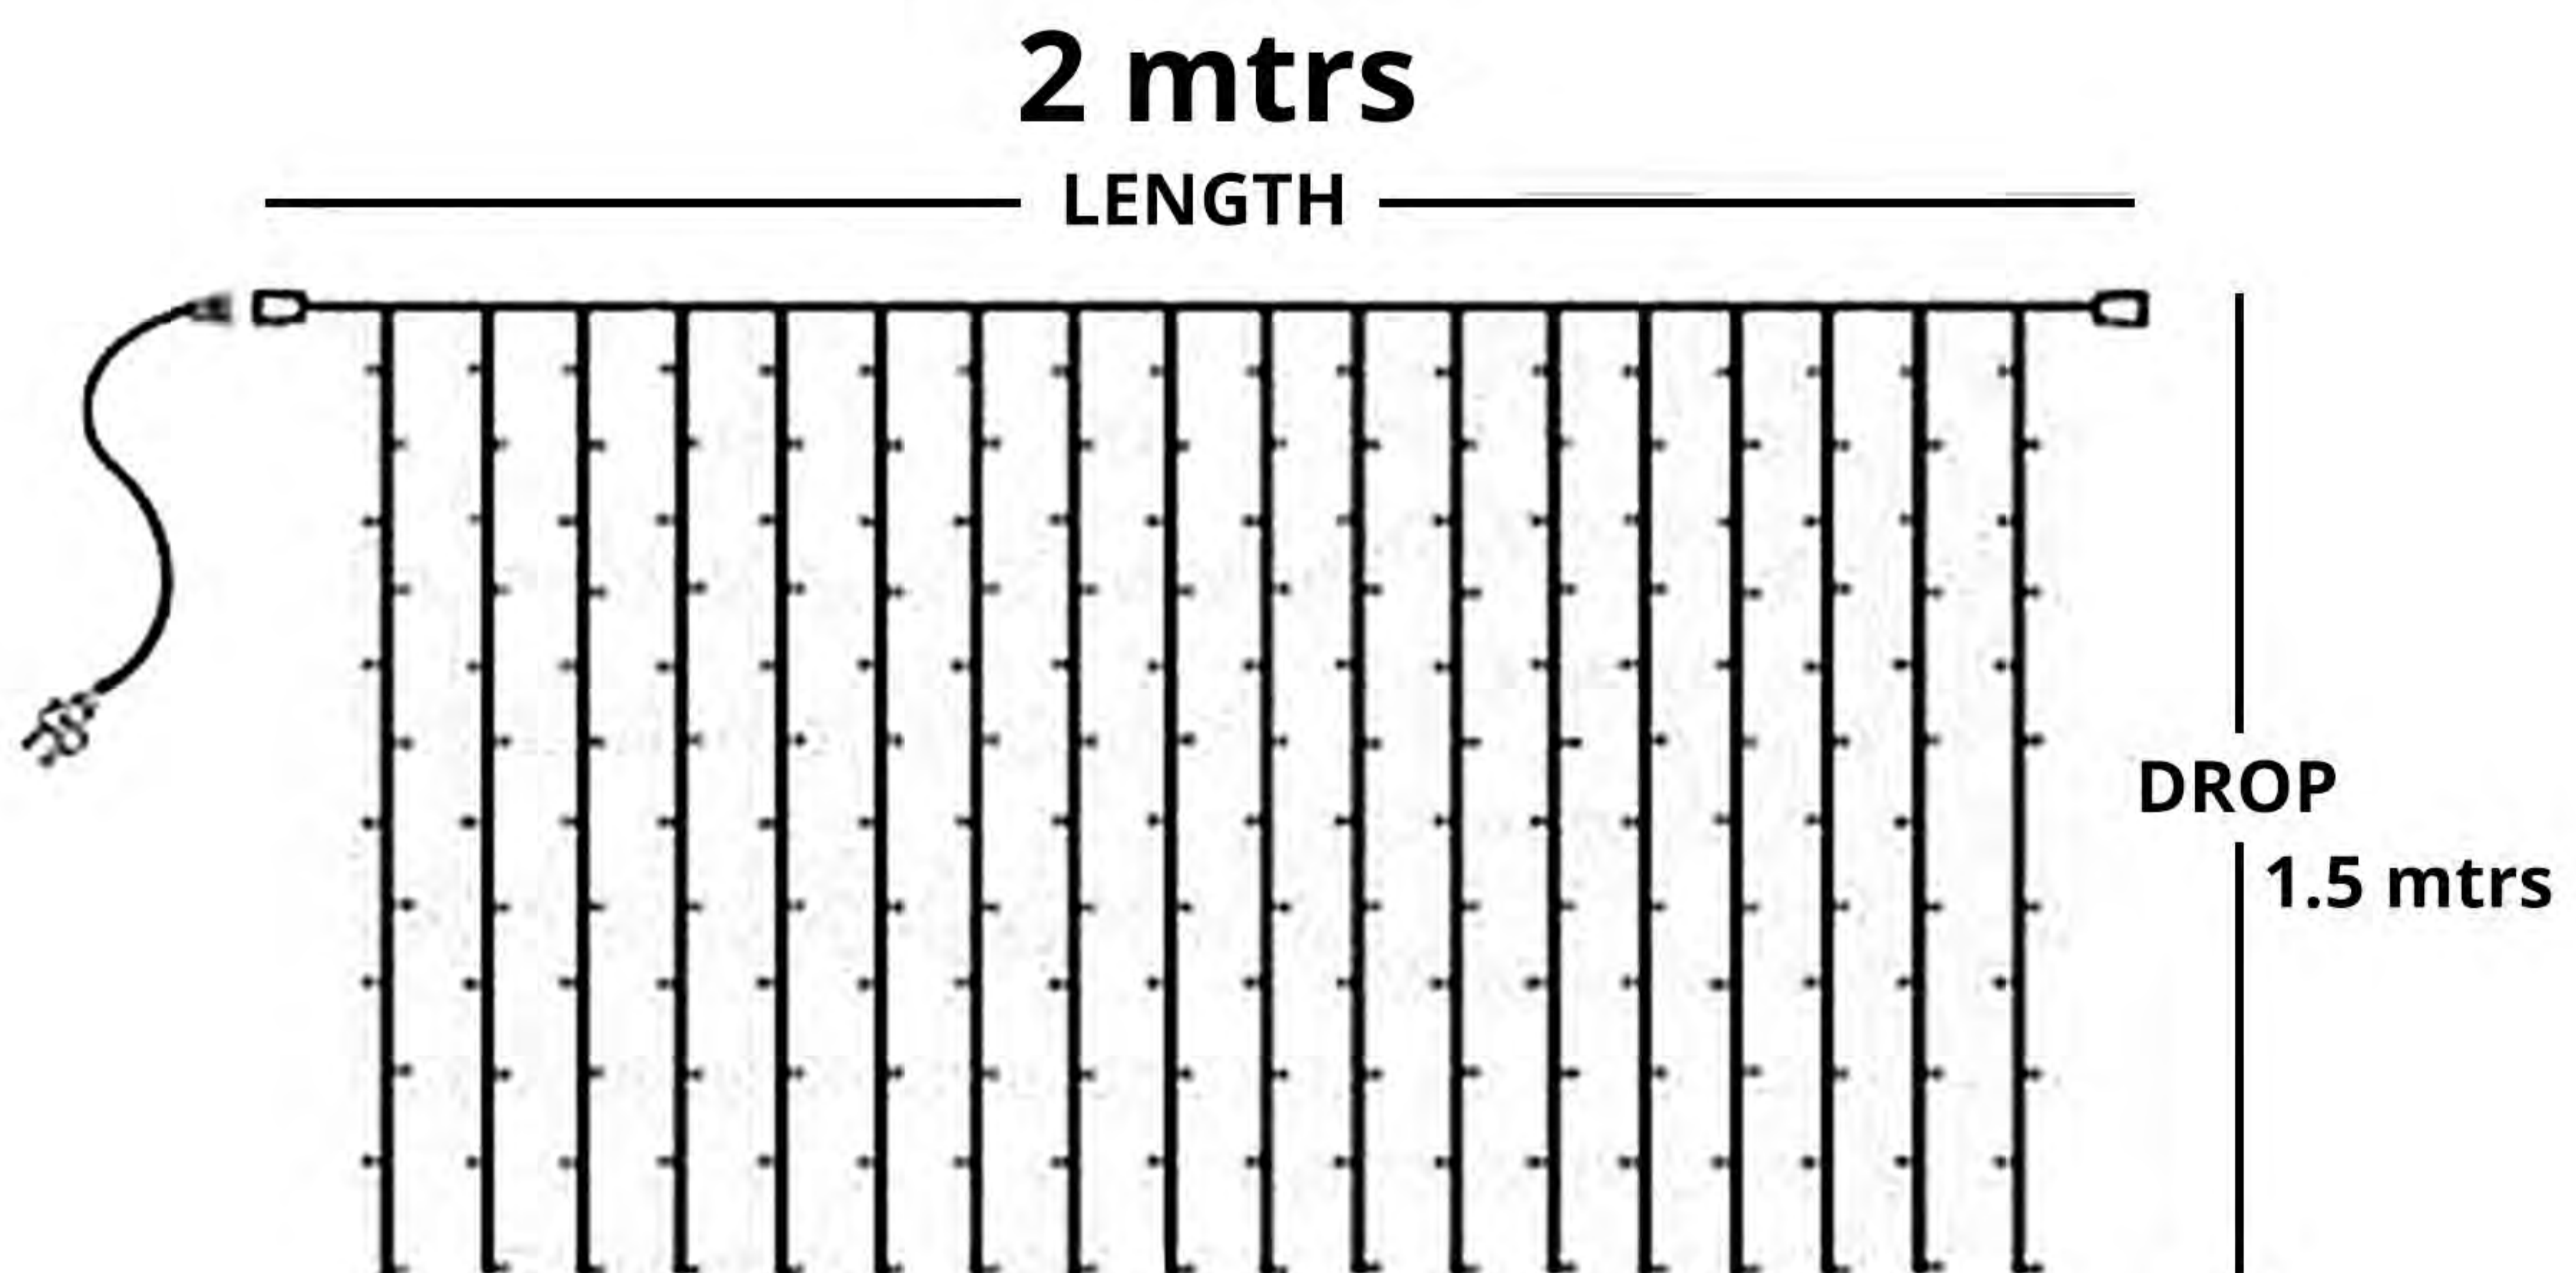

Product Specifications

•Power Input: 230V	•Length: 2 Metre	•Height: 1.5 Metre
•Number of strings : 15 Strings Drop	•Number of LEDs: 450 per set	•Connectable: 2,700 LEDs (6 sets)
•Watts: 39W per set	•Cable Colour: White Rubber	•Environment: Weatherproof - IP65
•LED Colours: Warm white, Ice white	•Conectors: Male & Female	•Mounting: Cable ties
•Standards: CE Standards	•Power Lead: Included	•Maintenance: Minimal

Dimensions

This product is classed as Electrical or Electronic equipment and should not be disposed with other household or commercial waste at the end of its useful life. The goods must be disposed according to your local council guidelines.